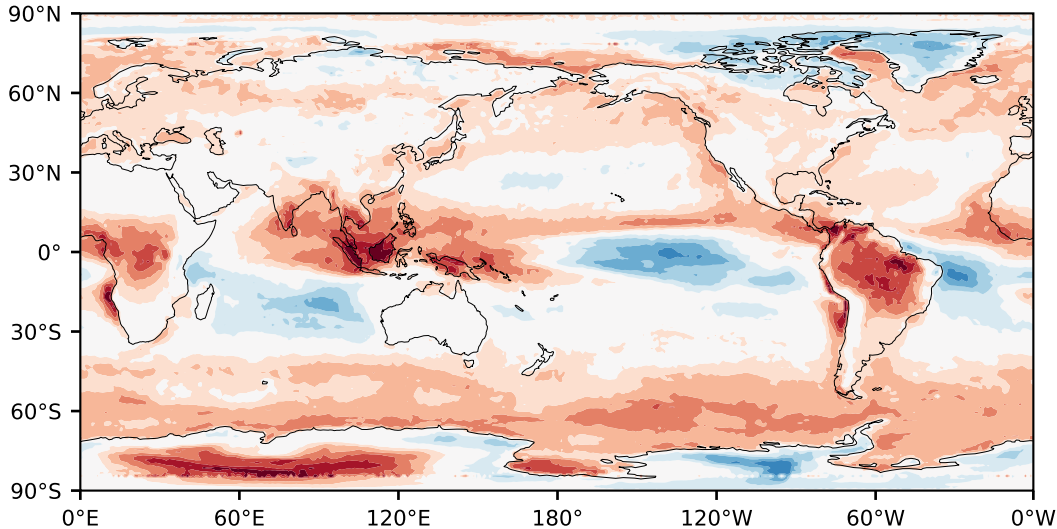

Model - Observations

Max 24.24
Mean -5.20
Min -48.12

RMSE 9.80
CORR 0.60