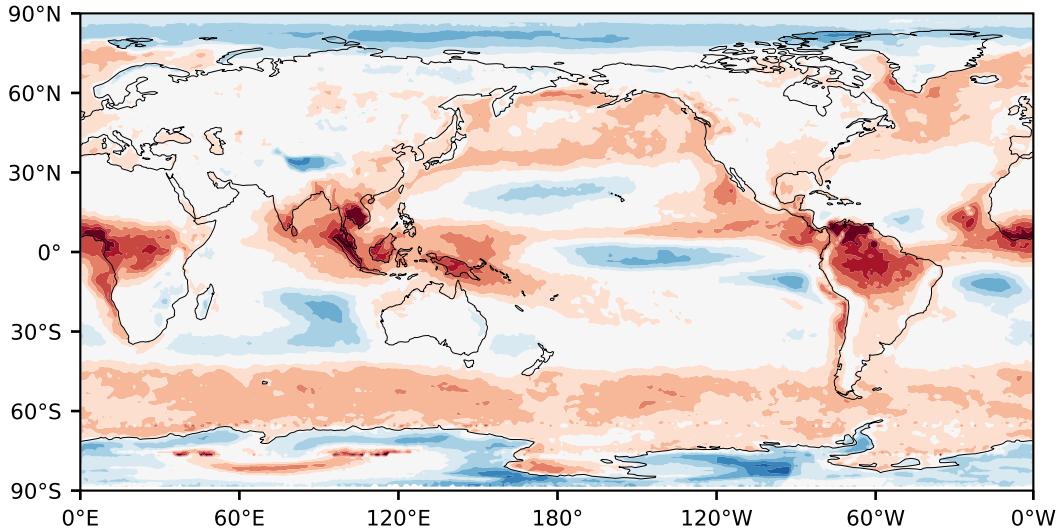

Model - Observations

Max 27.10
Mean -4.40
Min -51.03

RMSE 9.45
CORR 0.52