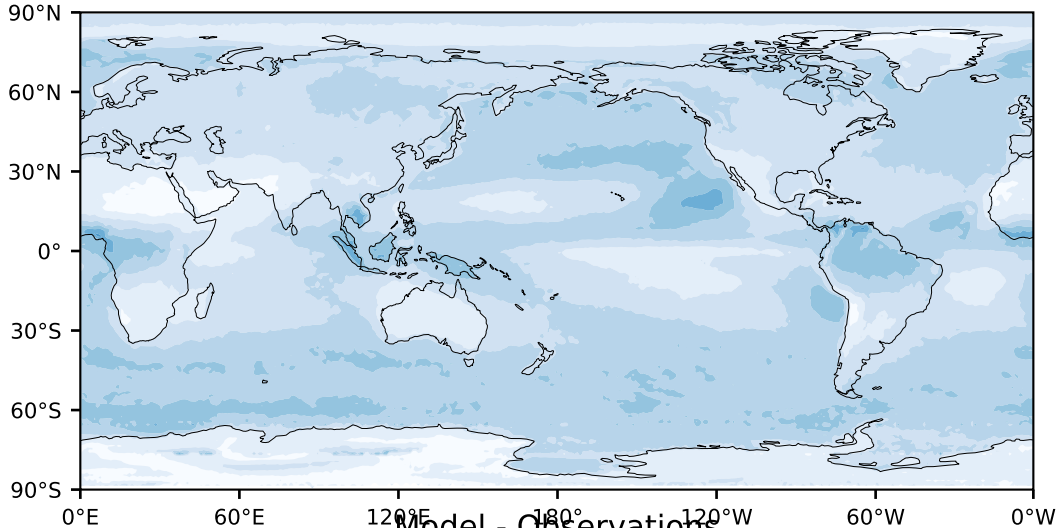

MODIS Simulator (None)

%

Max 60.49
Mean 24.07
Min 0.00

Model - Observations

95.0
85.0
75.0
65.0
55.0
45.0
35.0
25.0
15.0
5.0