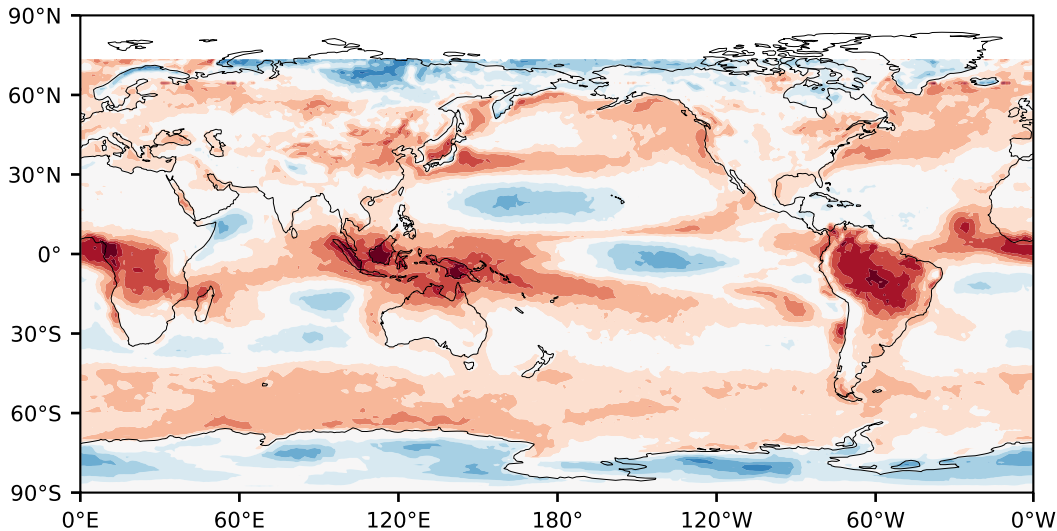

Model - Observations

Max 29.19
Mean -5.61
Min -41.16

RMSE 10.25
CORR 0.48