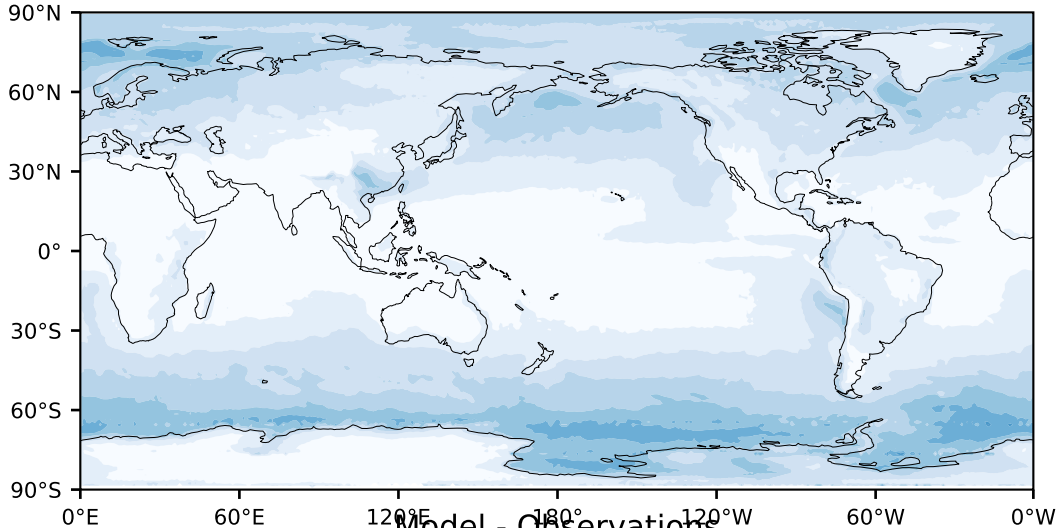

MODIS Simulator (None)

%

Max 84.77
Mean 12.45
Min 0.00

Model - Observations