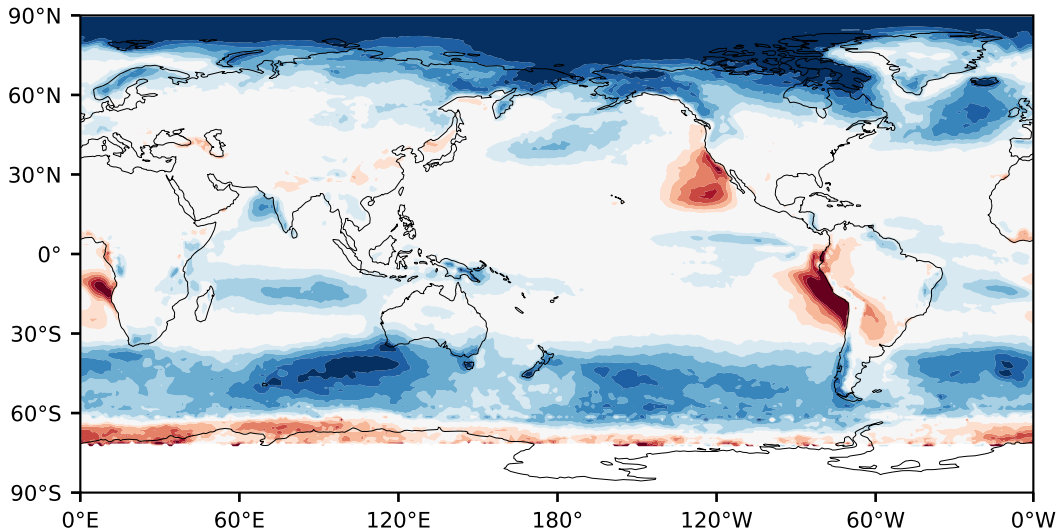

Model - Observations

Max 53.34
Mean 5.60
Min -99.98

RMSE 11.59
CORR 0.79