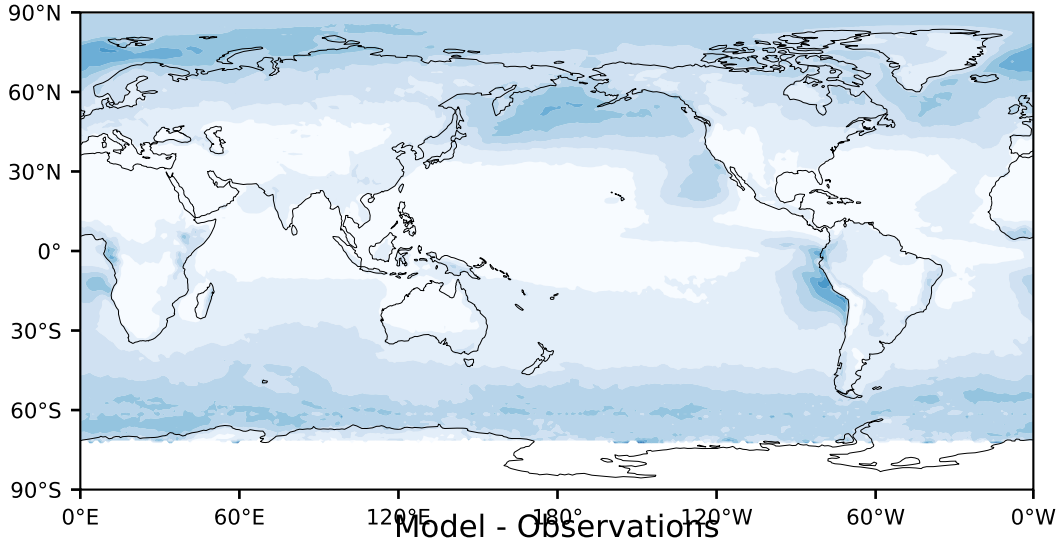

MODIS Simulator (None)

%

Max 100.00  
Mean 12.34  
Min 0.00

95.0  
85.0  
75.0  
65.0  
55.0  
45.0  
35.0  
25.0  
15.0  
5.0