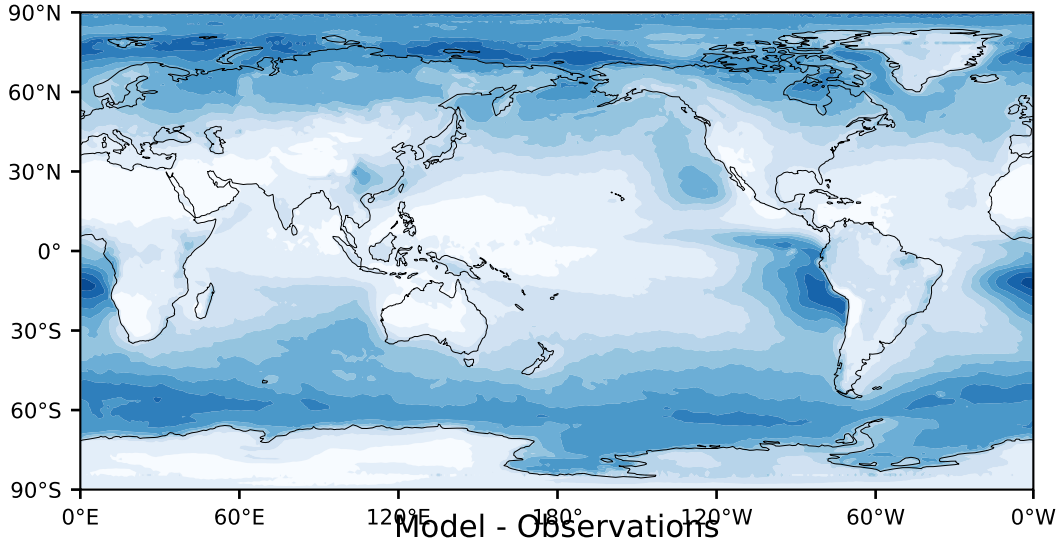

MODIS Simulator (None)

%

Max 89.98  
Mean 27.82  
Min 0.07

95.0  
85.0  
75.0  
65.0  
55.0  
45.0  
35.0  
25.0  
15.0  
5.0