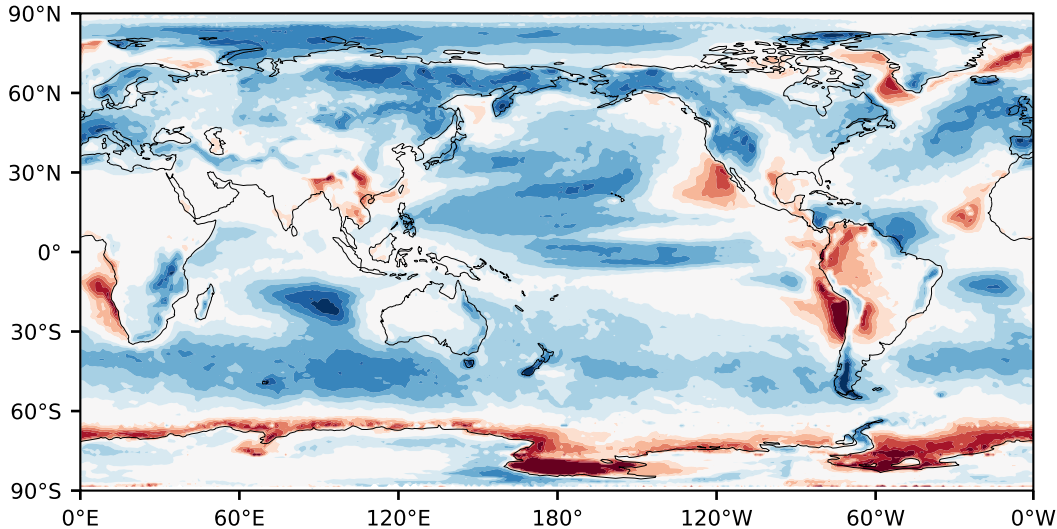

Model - Observations

Max 48.78
Mean 6.79
Min -72.29

RMSE 11.90
CORR 0.88