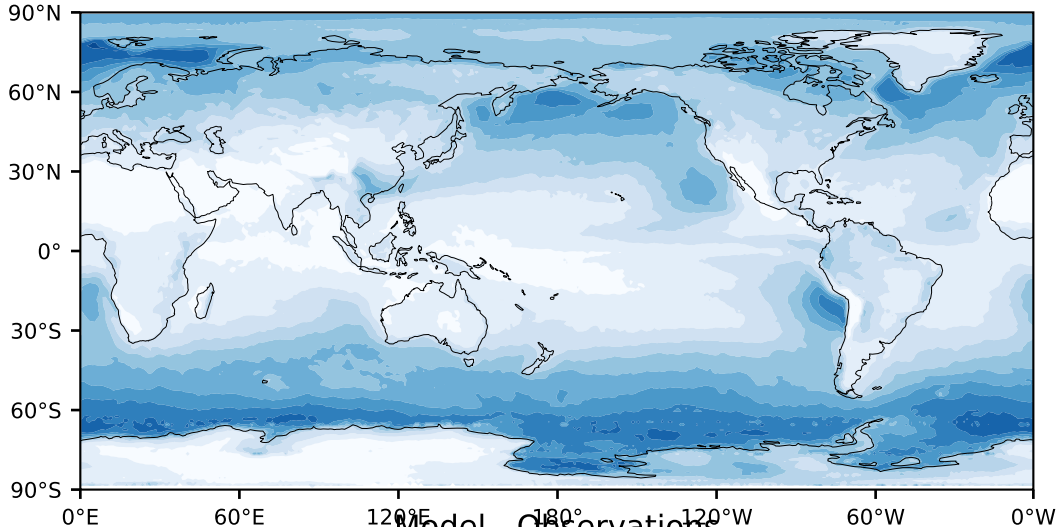

MODIS Simulator (None)

%

Max 89.20
Mean 25.84
Min 0.00

Model - Observations

95.0
85.0
75.0
65.0
55.0
45.0
35.0
25.0
15.0
5.0