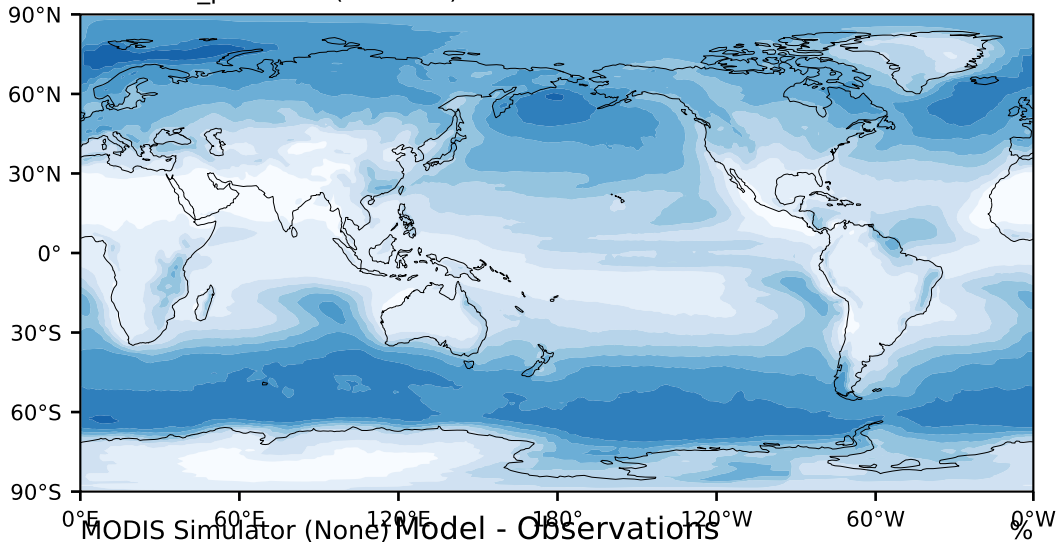

DECKv1b_piControl (101-120)

%

Max 83.47
Mean 32.63
Min 0.30

95.0
85.0
75.0
65.0
55.0
45.0
35.0
25.0
15.0
5.0