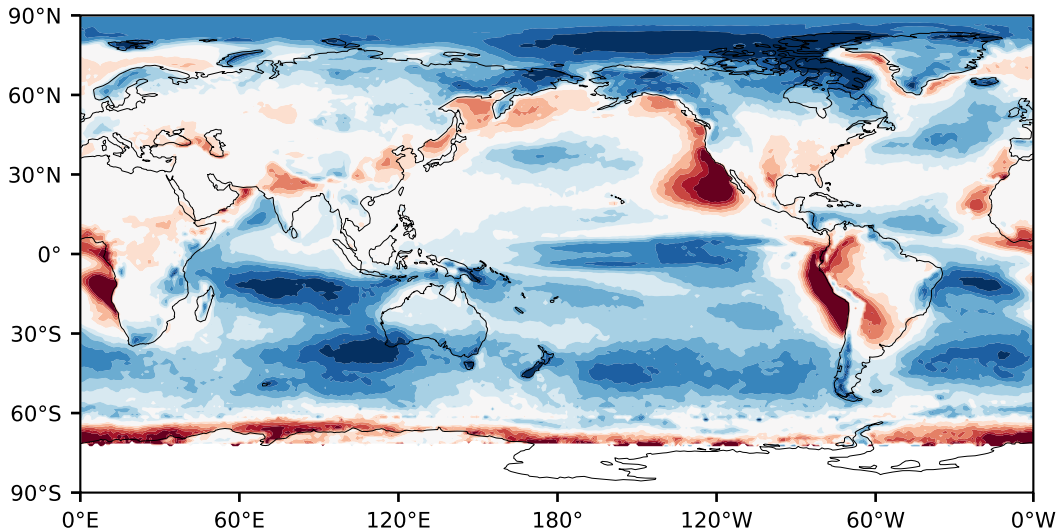

Model - Observations

Max 55.26
Mean 6.89
Min -97.30

RMSE 14.68
CORR 0.81