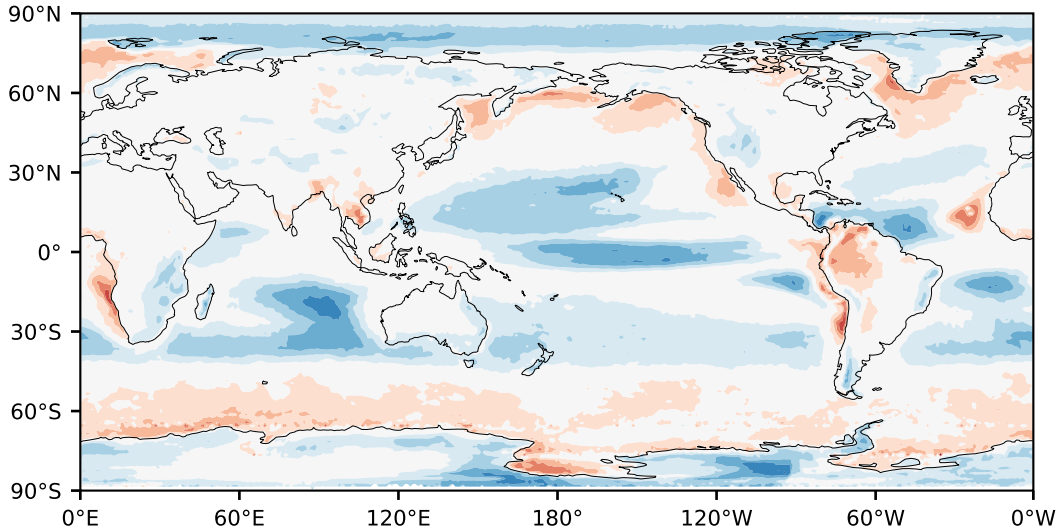

# Model - Observations

Max 25.13  
Mean 2.23  
Min -43.17

RMSE 6.94  
CORR 0.70