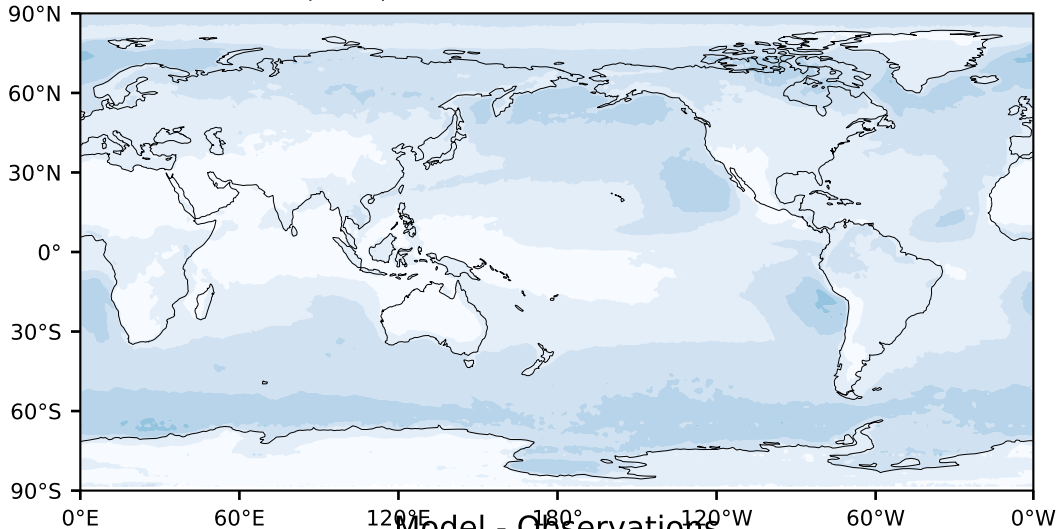

MODIS Simulator (None)

%

Max 59.42  
Mean 13.39  
Min 0.00

Model - Observations

95.0  
85.0  
75.0  
65.0  
55.0  
45.0  
35.0  
25.0  
15.0  
5.0