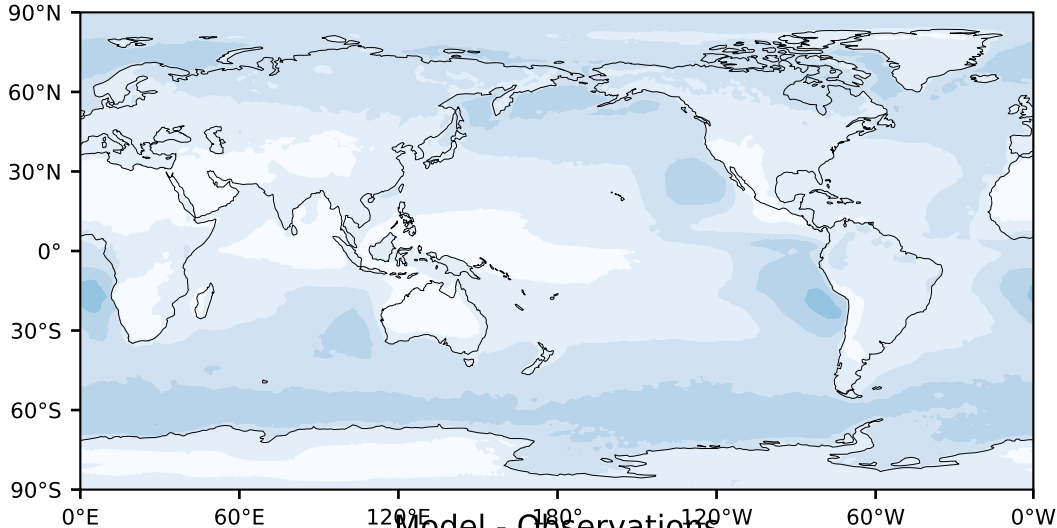

MODIS Simulator (None)

%

Max 39.47
Mean 14.24
Min 0.15

Model - Observations