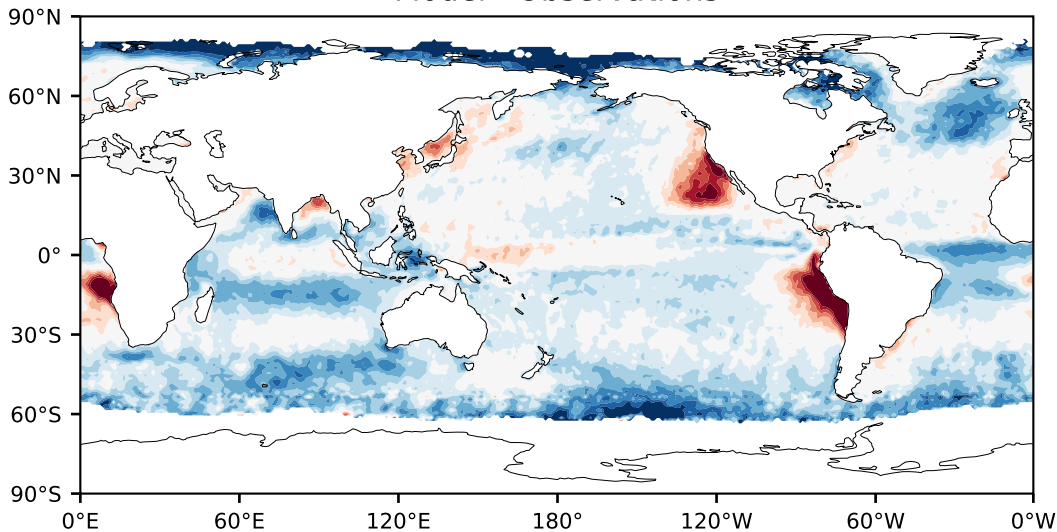

Model - Observations

Max 63.43
Mean 5.96
Min -83.52

RMSE 12.11
CORR 0.73