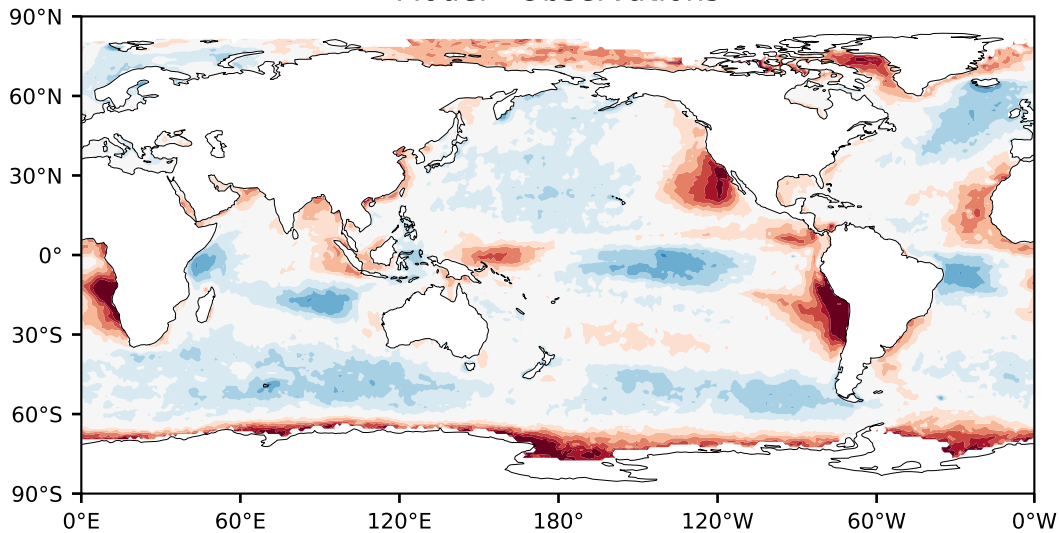

Model - Observations

Max 34.57
Mean -0.01
Min -72.74

RMSE 9.43
CORR 0.88