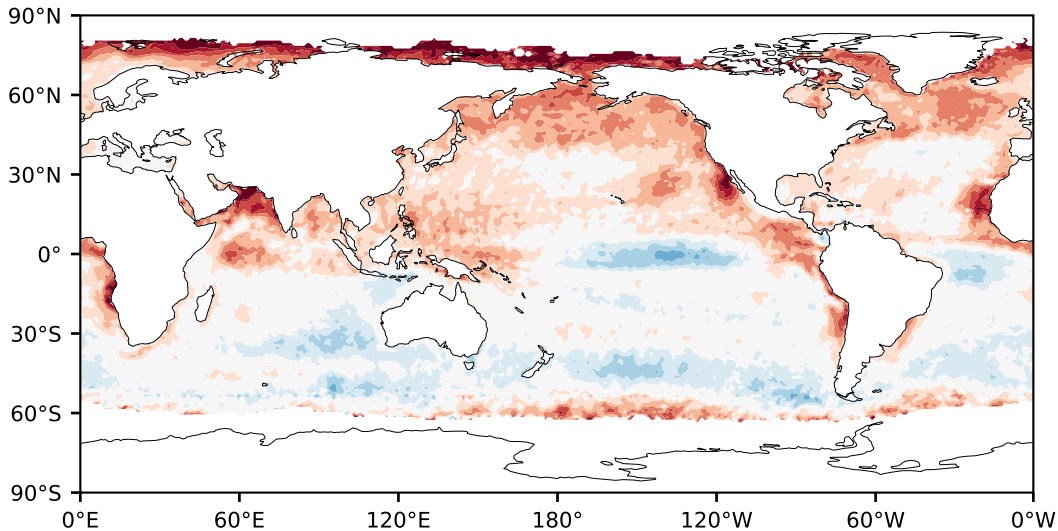

Model - Observations

Max 26.58
Mean -3.97
Min -56.00

RMSE 9.47
CORR 0.60