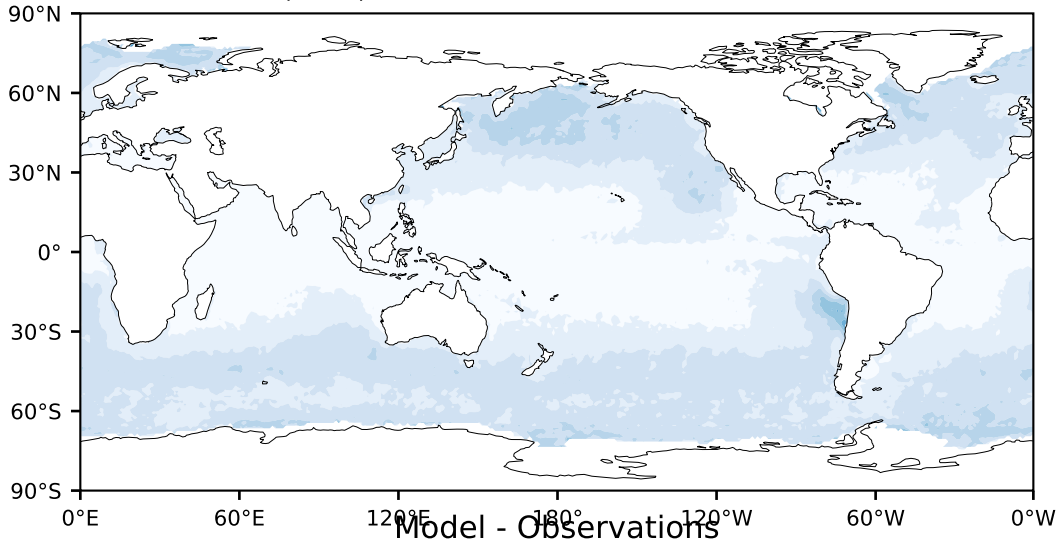

MISR Simulator (None)

%

Max 90.34
Mean 10.04
Min 0.00

95.0
85.0
75.0
65.0
55.0
45.0
35.0
25.0
15.0
5.0