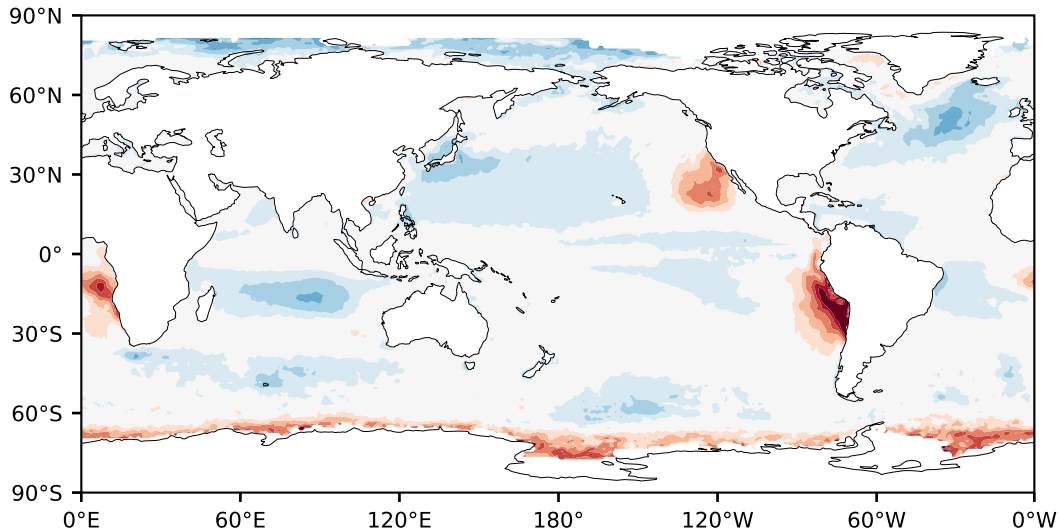

# Model - Observations

Max 25.15  
Mean 2.06  
Min -72.55

RMSE 6.35  
CORR 0.72