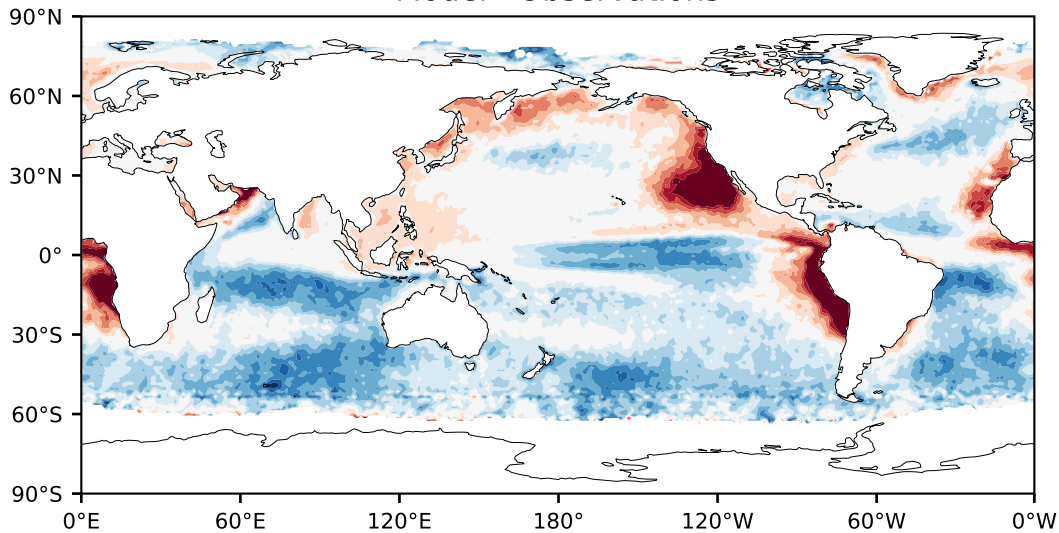

Model - Observations

Max 52.98
Mean 3.03
Min -94.69

RMSE 13.65
CORR 0.72