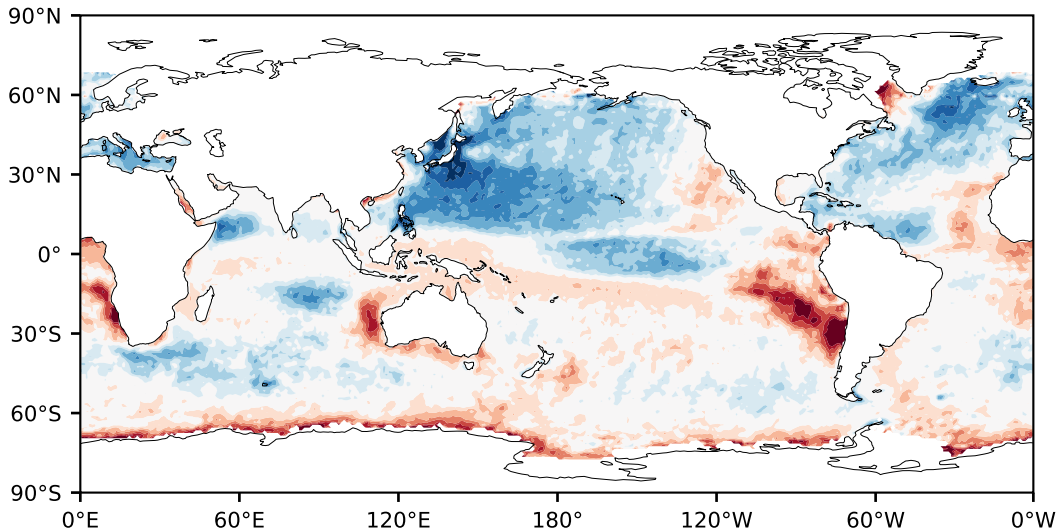

Model - Observations

Max 57.27
Mean 1.73
Min -77.10

RMSE 10.91
CORR 0.79