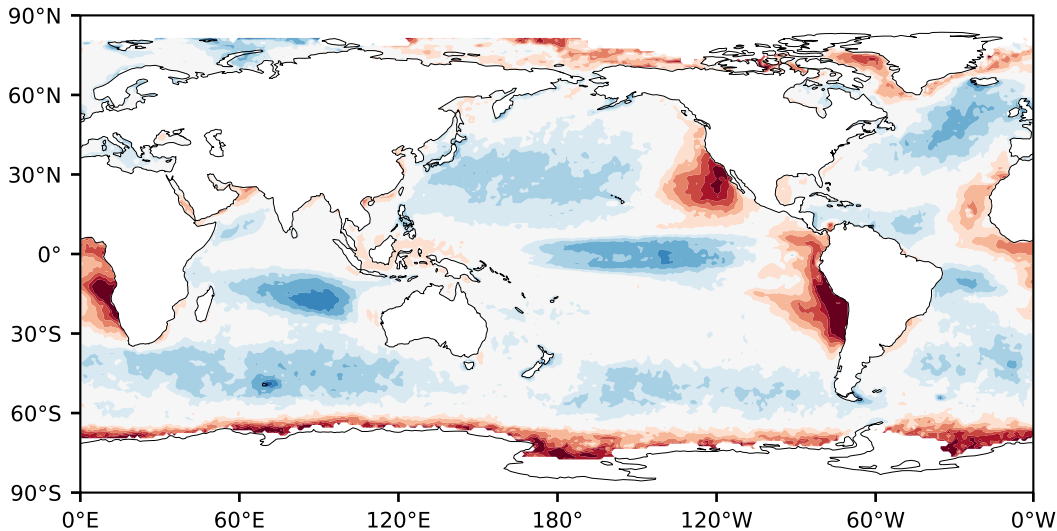

Model - Observations

Max 34.16
Mean 1.71
Min -72.06

RMSE 9.73
CORR 0.82