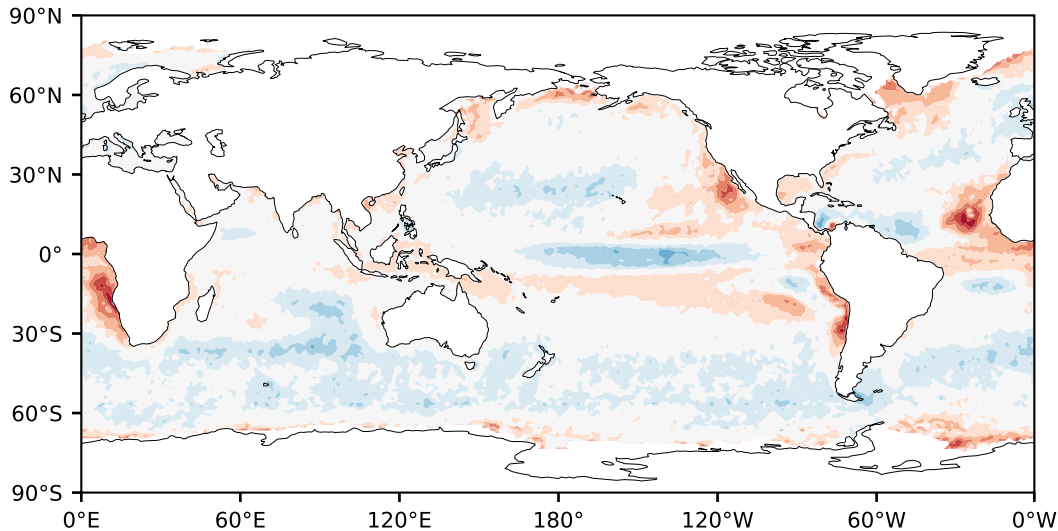

# Model - Observations

Max 23.90  
Mean 0.10  
Min -45.69

RMSE 6.31  
CORR 0.80