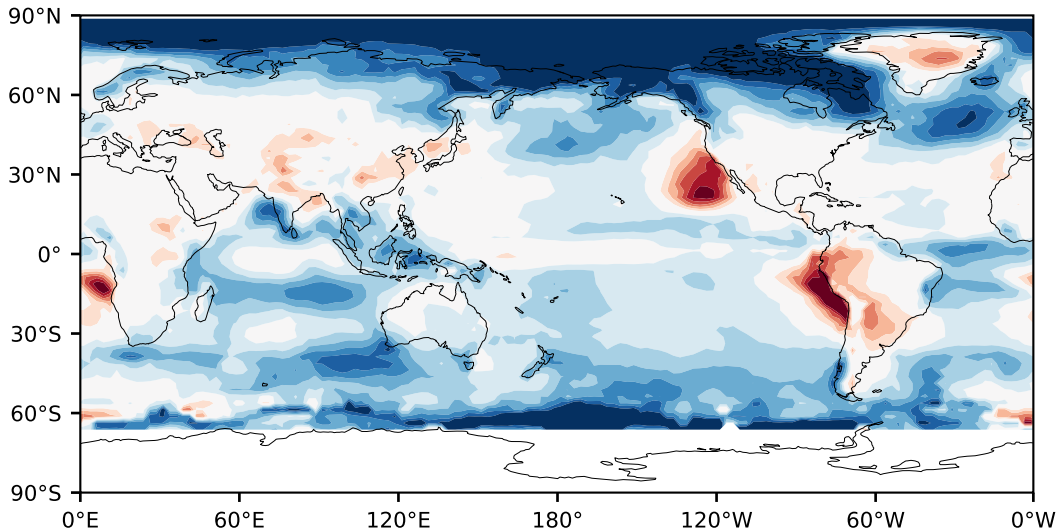

Model - Observations

Max 60.13
Mean 7.85
Min -54.32

RMSE 13.62
CORR 0.73