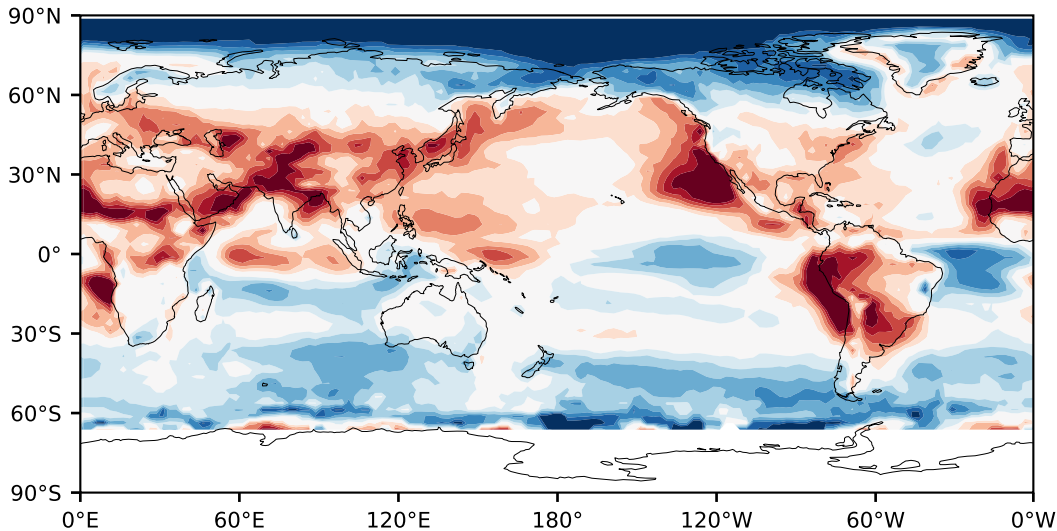

Model - Observations

Max 64.77
Mean -1.23
Min -71.87

RMSE 14.32
CORR 0.79