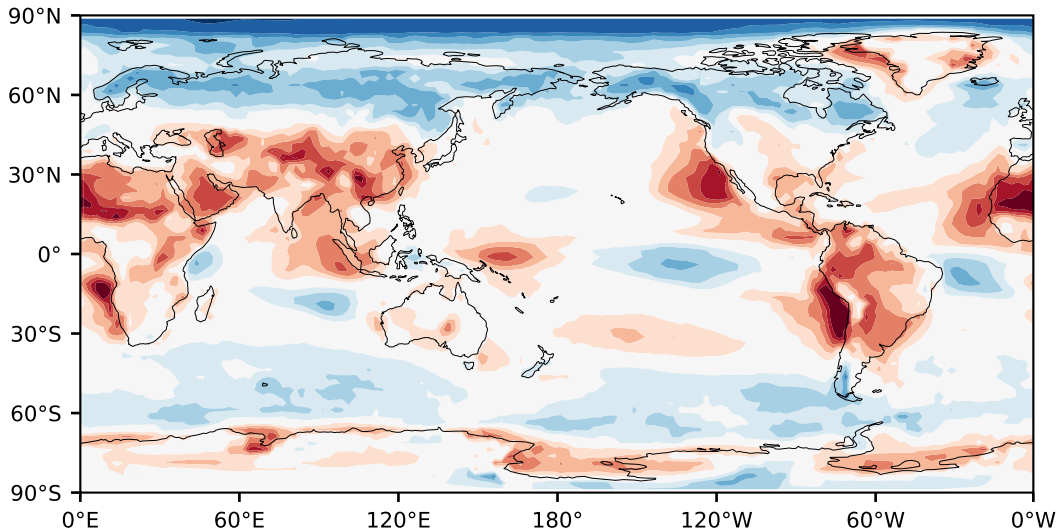

Model - Observations

Max 30.28
Mean -2.08
Min -57.63

RMSE 9.97
CORR 0.89