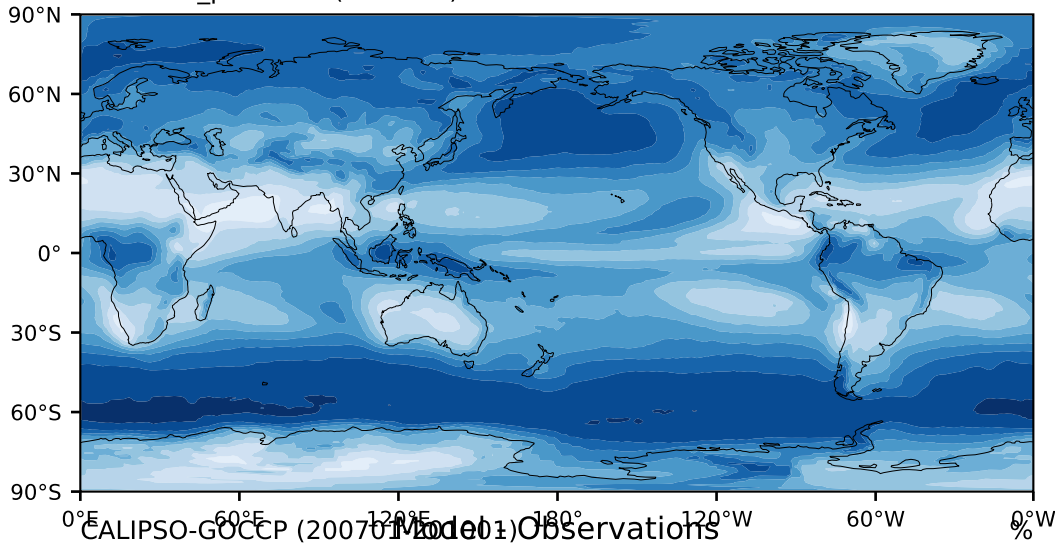

DECKv1b_piControl (101-120)

%

Max 96.48
Mean 59.36
Min 7.19

CALIPSO-GOCCP (2007-12) Model Observations