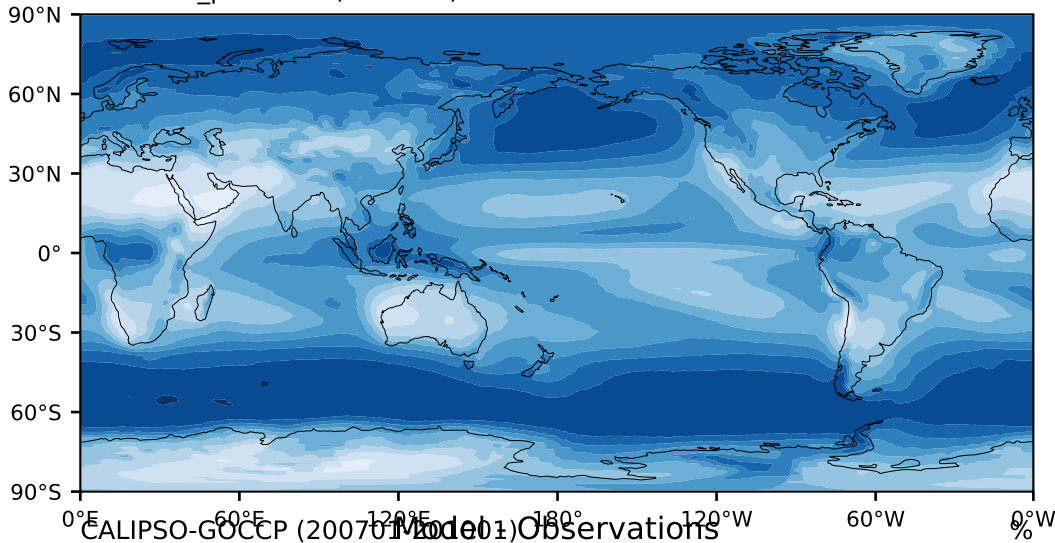

DECKv1b_piControl (101-120)

%

Max 95.29
Mean 59.70
Min 11.28

CALIPSO-GOCCP (2007-10) Model Observations