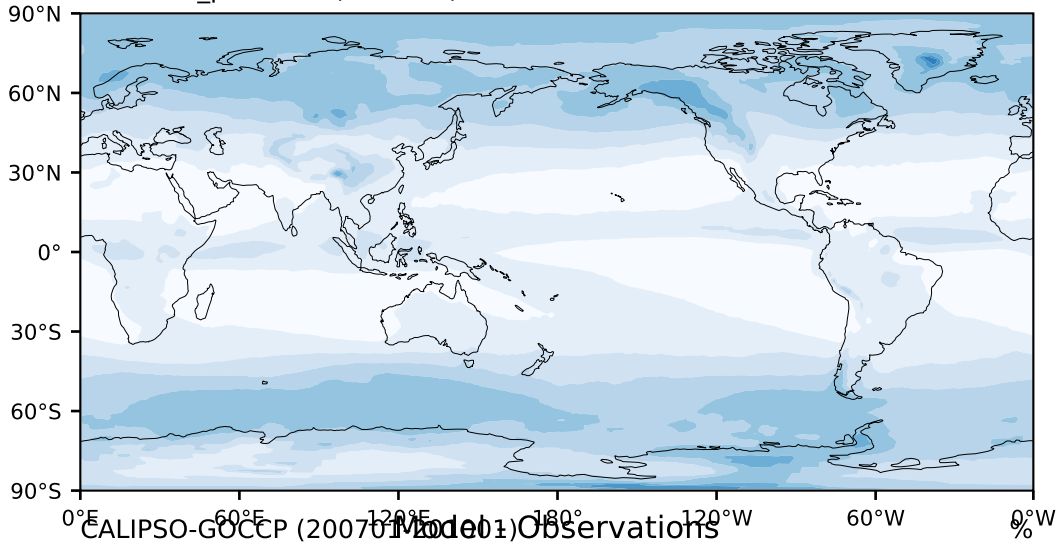

DECKv1b_piControl (101-120)

%

Max 72.85
Mean 14.91
Min 0.00

CALIPSO-GOCCP (2007-10) Model Observations