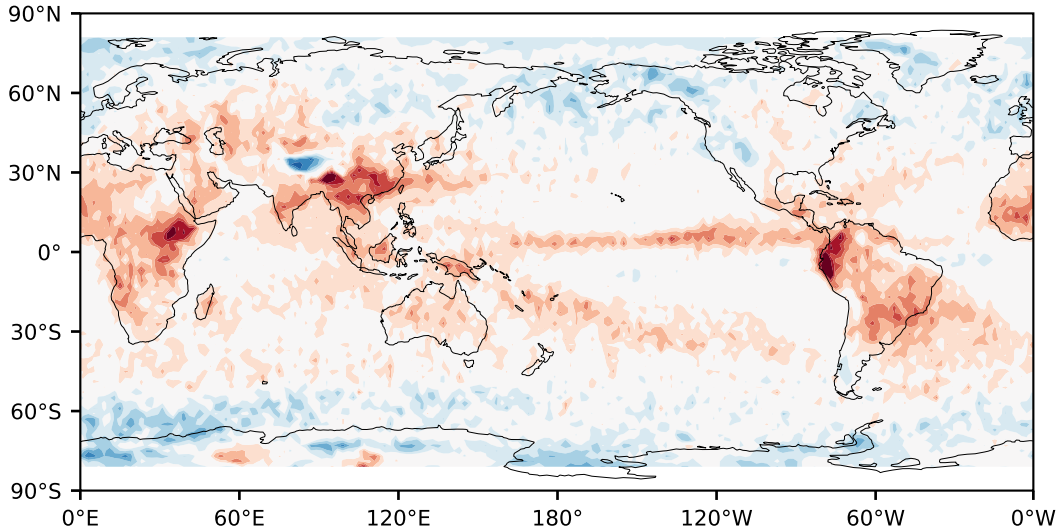

Model - Observations

Max 29.54
Mean -3.20
Min -46.50

RMSE 7.50
CORR 0.84