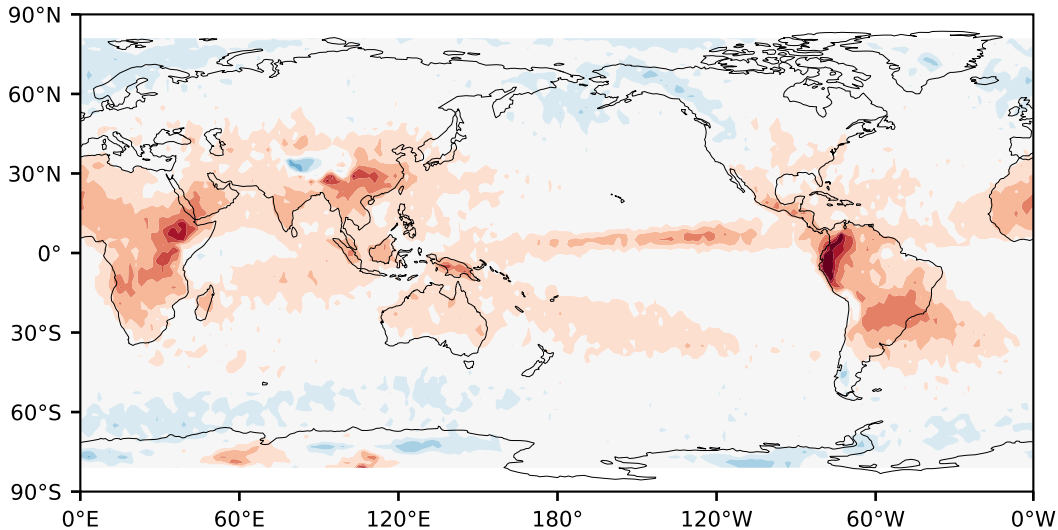

# Model - Observations

Max 18.19  
Mean -3.44  
Min -45.46

RMSE 6.62  
CORR 0.88