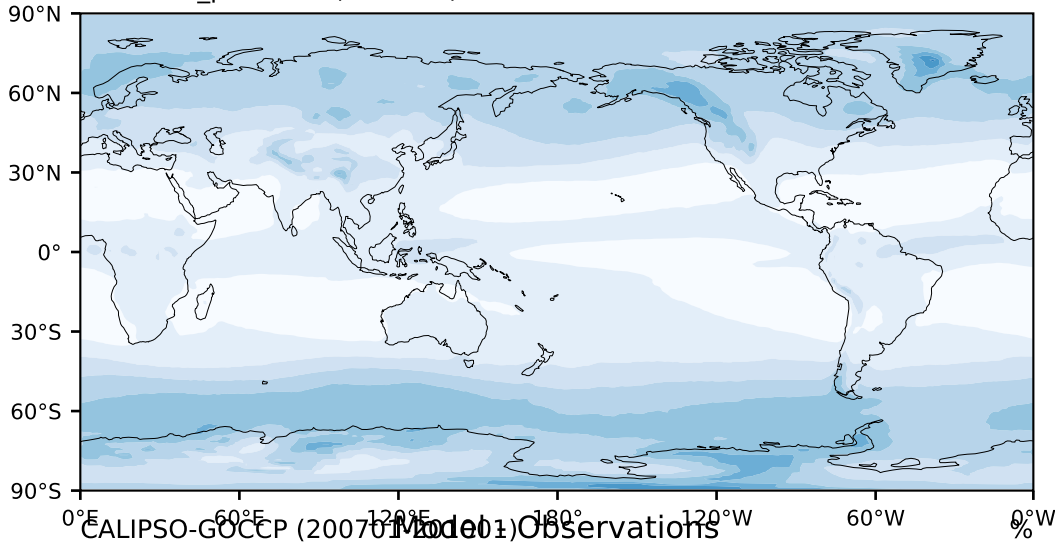

DECKv1b_piControl (101-120)

%

Max 65.85
Mean 14.78
Min 0.16

CALIPSO-GOCCP (2007-10) Model Observations

95.0
85.0
75.0
65.0
55.0
45.0
35.0
25.0
15.0
5.0