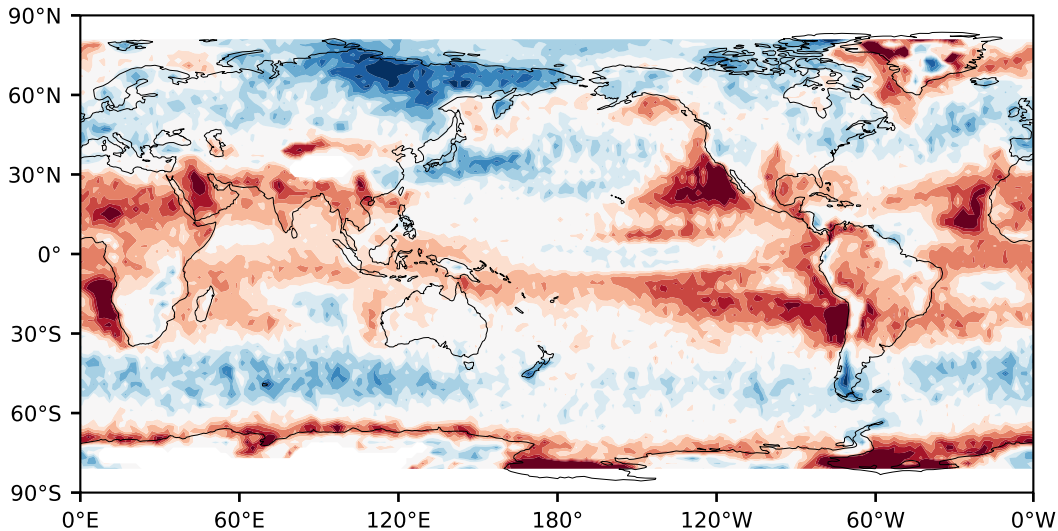

Model - Observations

Max 43.28
Mean -3.90
Min -76.10

RMSE 12.57
CORR 0.84