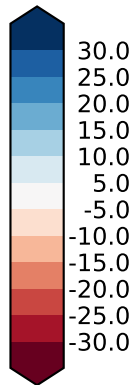

Model - Observations

Max 43.28
Mean -3.90
Min -76.10

RMSE 12.57
CORR 0.84