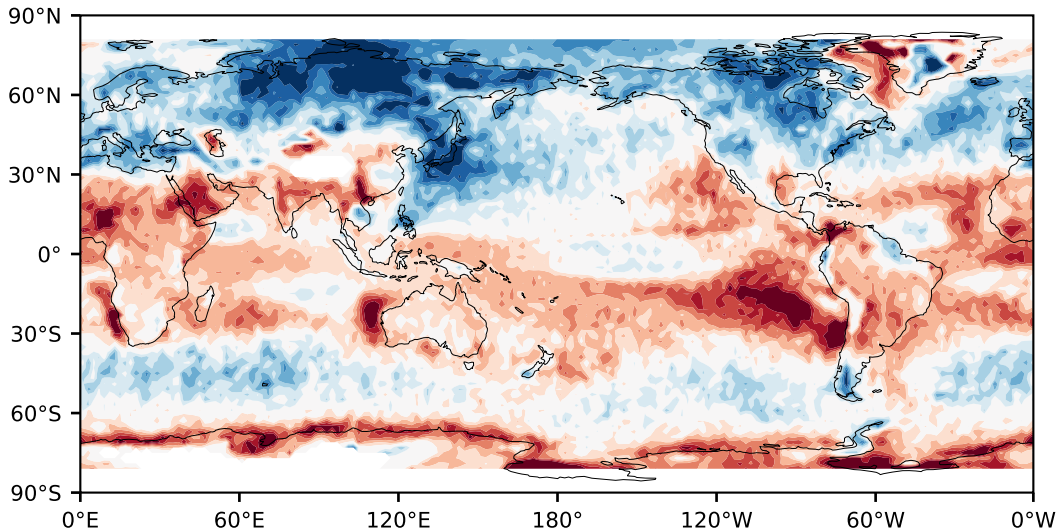

Model - Observations

Max 52.24
Mean -2.62
Min -71.67

RMSE 13.88
CORR 0.79