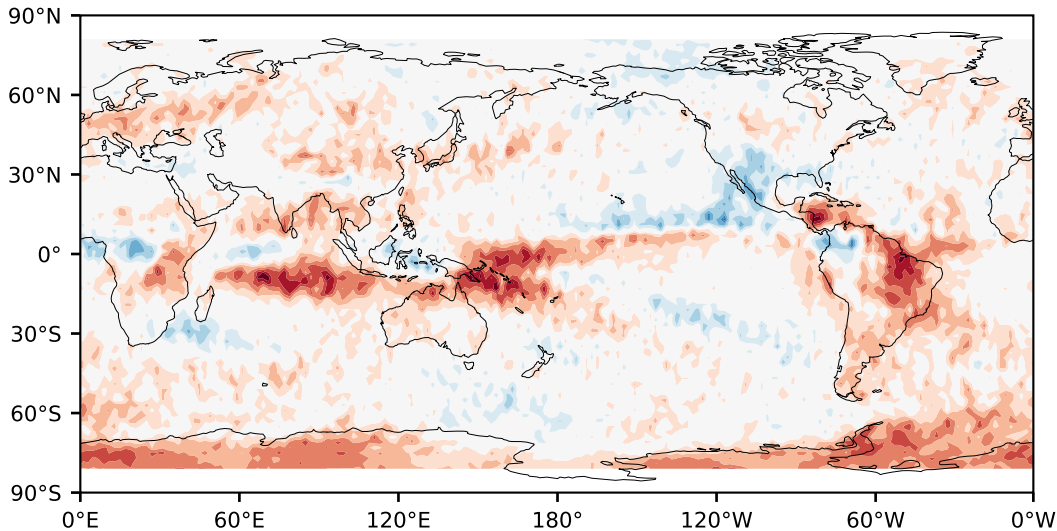

Model - Observations

Max 27.86
Mean -3.69
Min -36.58

RMSE 8.18
CORR 0.88