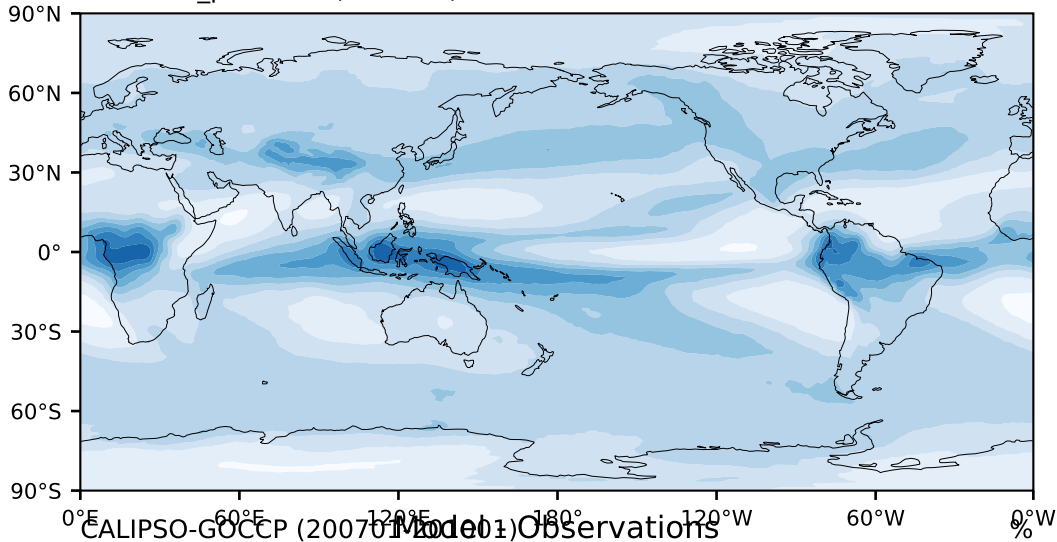

DECKv1b_piControl (101-120)

%

Max 84.81
Mean 29.10
Min 2.21

CALIPSO-GOCCP (2007-10) Model Observations