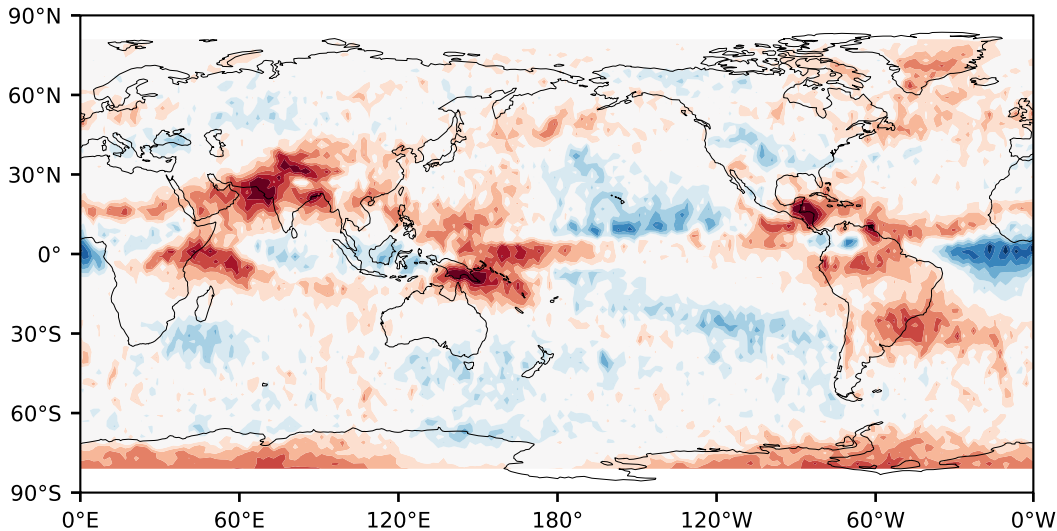

# Model - Observations

Max 35.12  
Mean -2.64  
Min -43.70

RMSE 9.34  
CORR 0.87