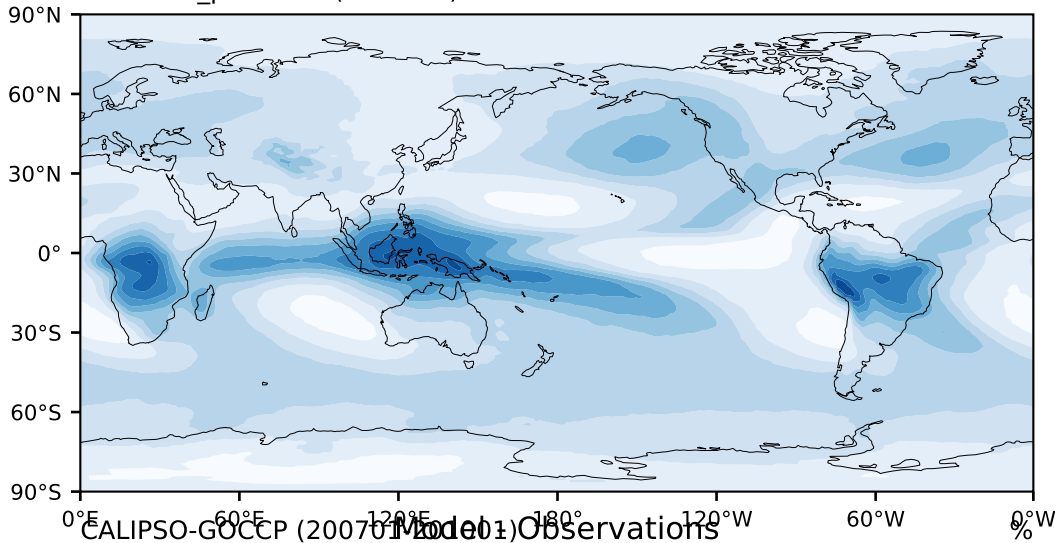

DECKv1b\_piControl (101-120)

%

Max 92.50  
Mean 26.29  
Min 0.93

CALIPSO-GOCCP (2007-10) Model Observations