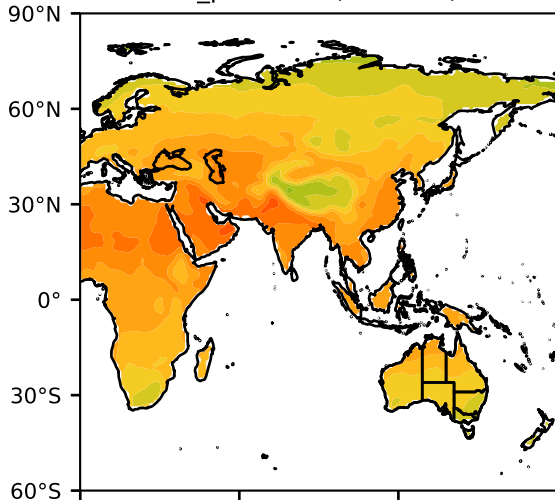

DECKv1b_piControl (101-120)

DegC

Max 37.04
Mean 18.84
Min -11.46

CRU Global Monthly Mean Observations

120°W

60°W
DegC