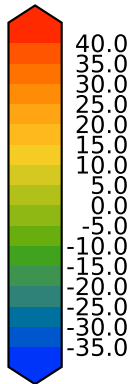

DECKv1b_piControl (101-120)

DegC

Max 37.04
Mean 18.84
Min -11.46

CRU Global Monthly Mean Observations

120°W

60°W
DegC