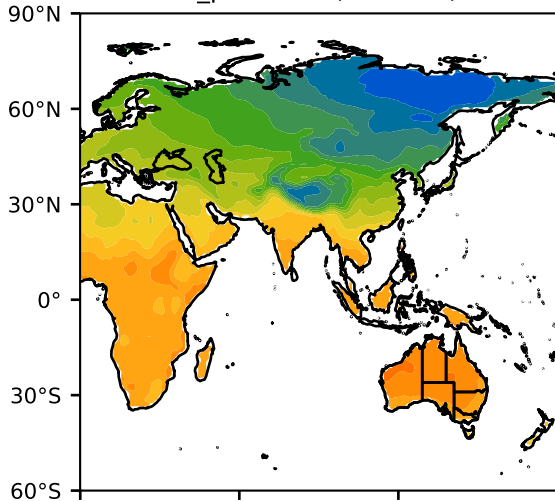

DECKv1b_piControl (101-120)

DegC

Max 31.83
Mean 4.73
Min -41.31

CRU Global Monthly Mean Observations

120°W

60°W
DegC