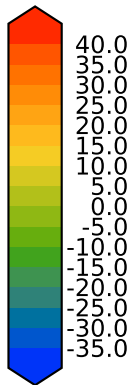

DECKv1b_piControl (101-120)

DegC

Max 31.83
Mean 4.73
Min -41.31

CRU Global Monthly Mean Observations

120°W

60°W
DegC