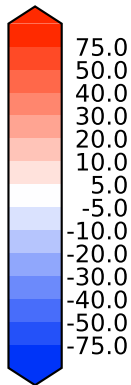

Model - Observations

Max 112.84
Mean -1.03
Min -85.25

RMSE 14.55
CORR 0.83