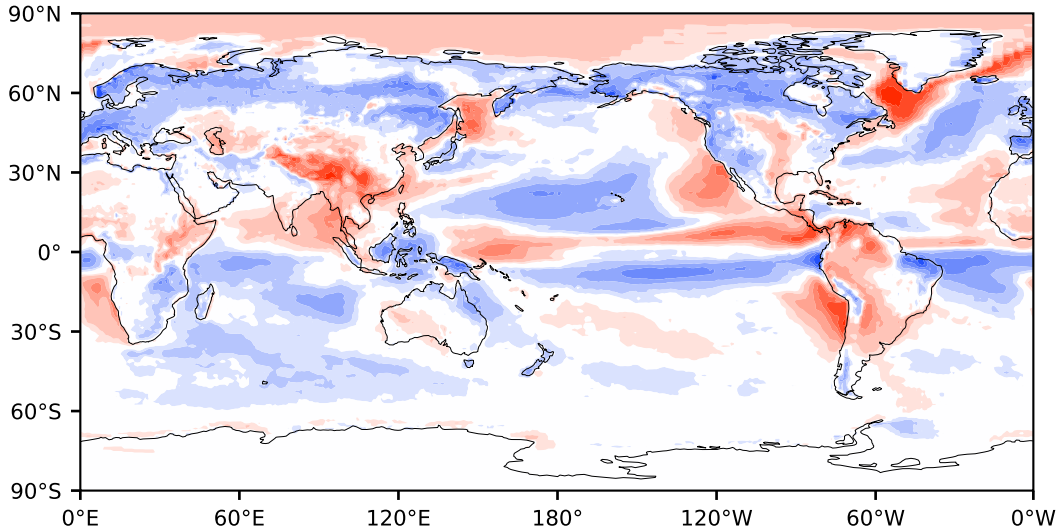

Model - Observations

Max 112.84
Mean -1.03
Min -85.25

RMSE 14.55
CORR 0.83