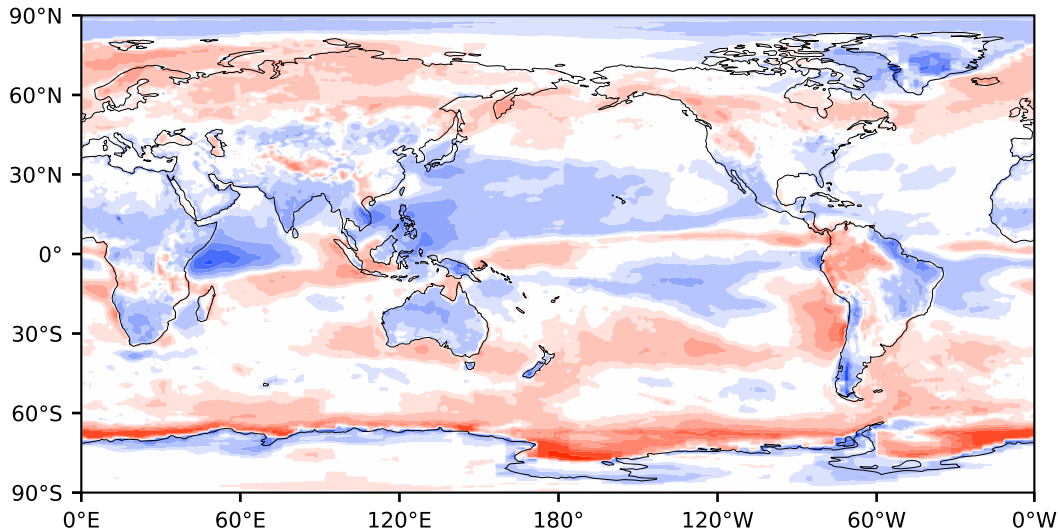

Model - Observations

Max 89.38
Mean -0.62
Min -127.66

RMSE 12.72
CORR 0.94