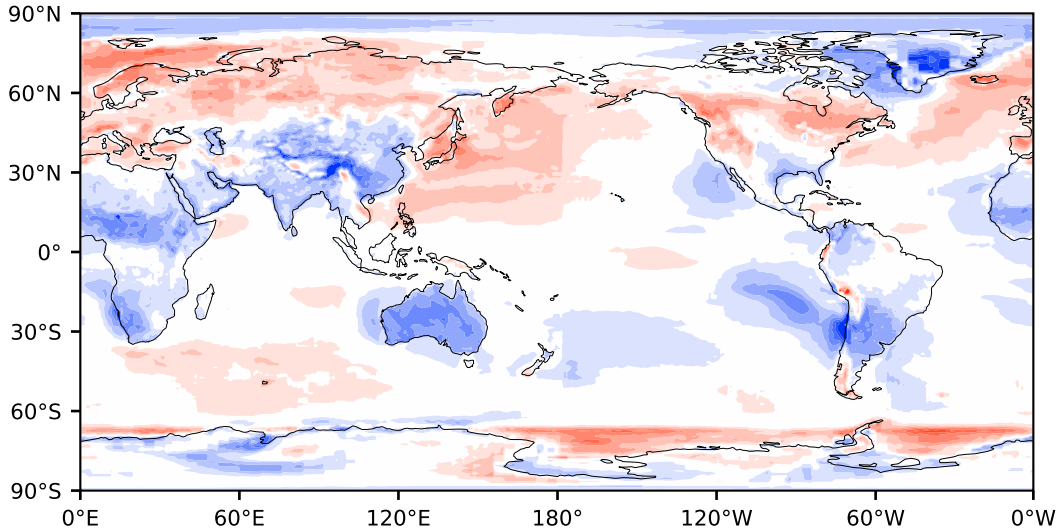

Model - Observations

Max 70.71
Mean -1.01
Min -80.15

RMSE 8.73
CORR 0.89