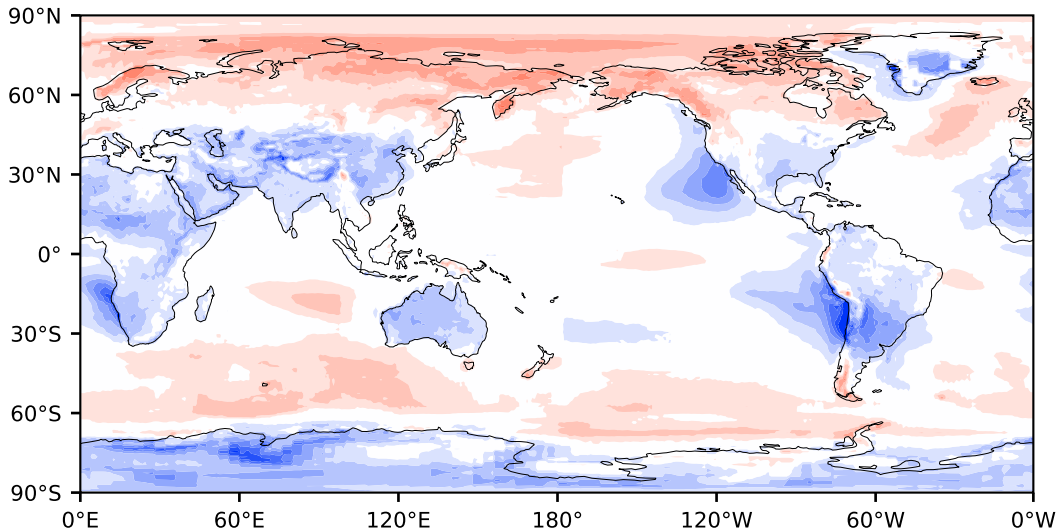

# Model - Observations

Max 35.22  
Mean -0.86  
Min -101.16

RMSE 7.94  
CORR 0.90