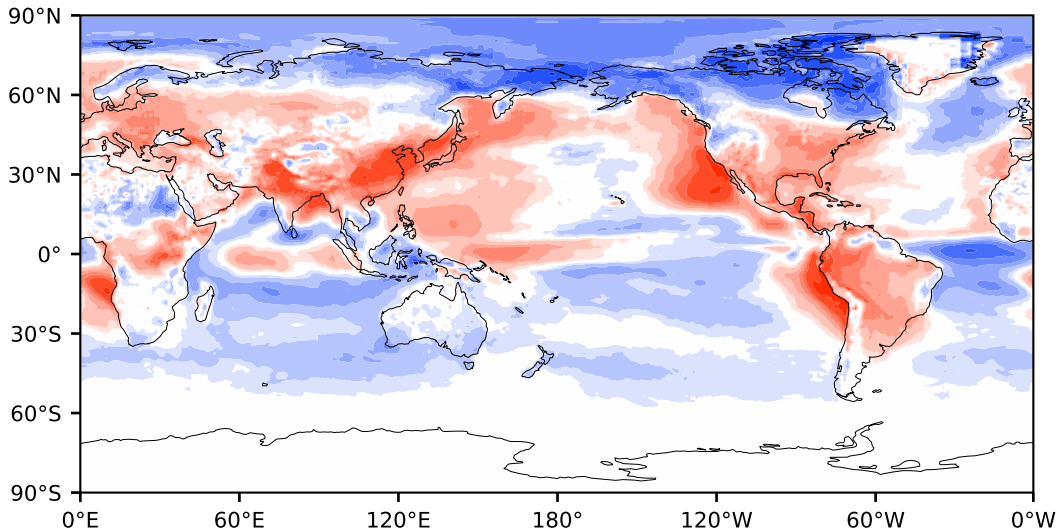

Model - Observations

Max 123.43
Mean 0.62
Min -113.73

RMSE 19.33
CORR 0.97