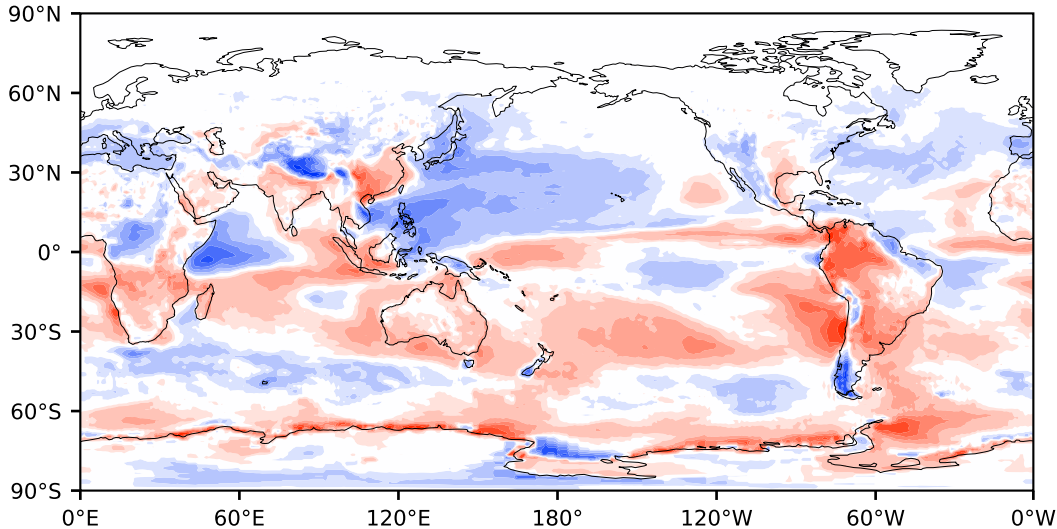

Model - Observations

Max 112.62
Mean 2.07
Min -97.03

RMSE 14.90
CORR 0.99