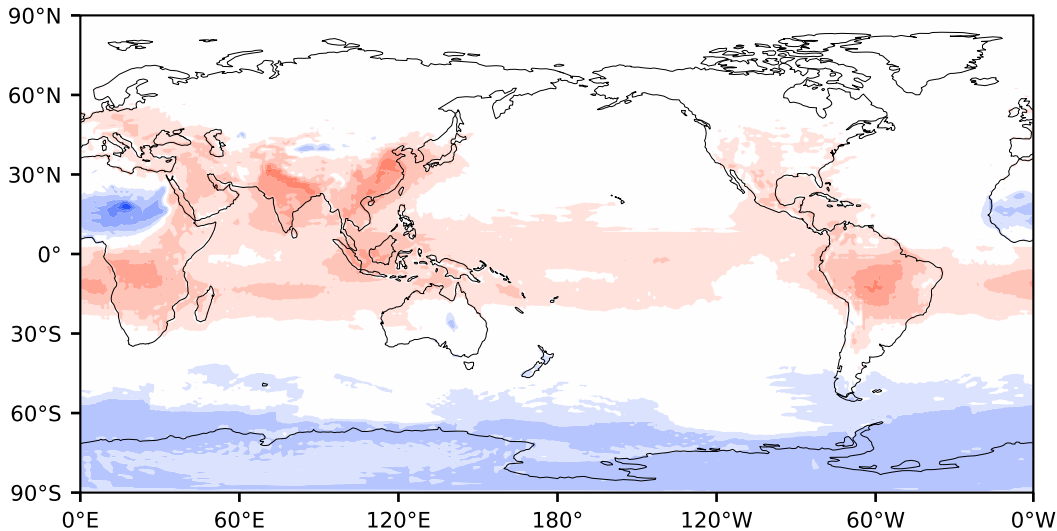

# Model - Observations

Max 43.40  
Mean 2.71  
Min -65.51

RMSE 8.06  
CORR 0.99