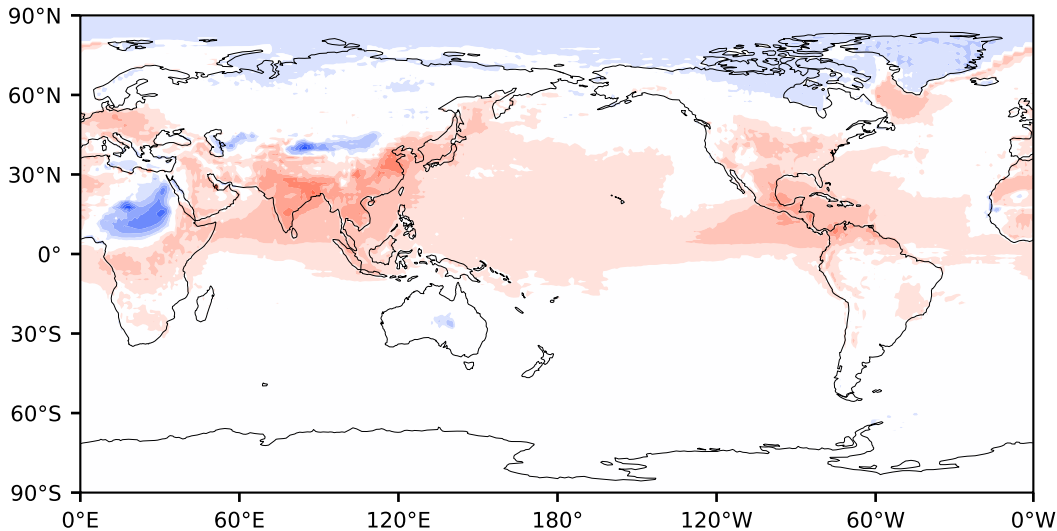

Model - Observations

Max 65.33
Mean 3.16
Min -64.17

RMSE 7.38
CORR 1.00