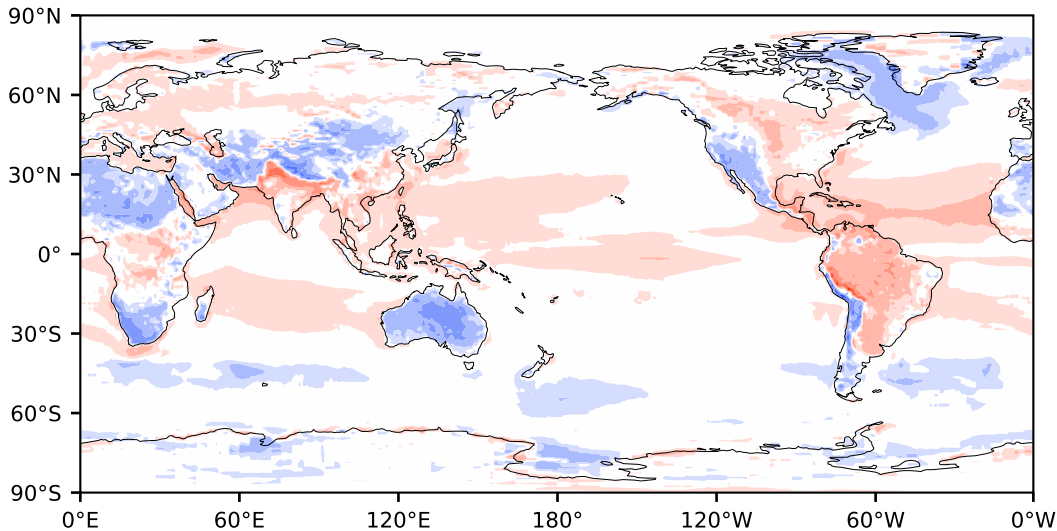

Model - Observations

Max 74.14
Mean 1.33
Min -59.72

RMSE 7.51
CORR 0.93